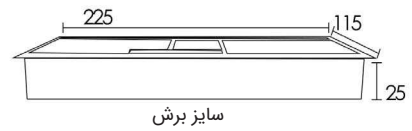

قاب داکت پلاستیکی رومیزی با آرامبند طول 225mm

قاب داکت پلاستیکی رومیزی با جای قلم و خودکار بدون سوکت رنگ مشکی عمق ۲۵mm طول ۲۲۵mm، عرض ۱۱۵mm | T348

* The frame of the desktop electrical duct does not have any interface port and is only a cover for transferring wires.

Made of Plastic

قاب داکت پلاستیکی رومیزی با آرامبند طول 294mm

قاب داکت پلاستیکی رومیزی با جای قلم و خودکار بدون سوکت رنگ مشکی عمق ۲۶mm، طول ۲۹۴mm، عرض ۱۱۹mm | T349