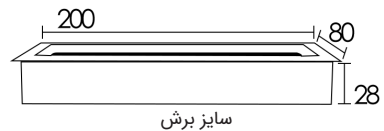

* The frame of the desktop electrical duct does not have any interface port and is only a cover for transferring wires.

Made of aluminum alloy

Opening and folding manually

Door closer Mechanism