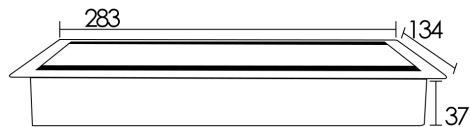

قَاب دَاكْت لَوَايِي دُو طَرْفَه آلُومِيْنِيُومِي رُومِيزِي طُول 160mm

T346 قَاب دَاكْت لَوَايِي دُو طَرْفَه آلُومِيْنِيُومِي رُومِيزِي رَنگ سِيَلُور عَمَق 37mm، طُول 300mm، عَرْض 150mm

T347 قَاب دَاكْت لَوَايِي دُو طَرْفَه آلُومِيْنِيُومِي رُومِيزِي رَنگ مَشْكِي عَمَق 37mm، طُول 300mm، عَرْض 150mm