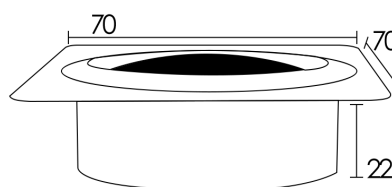

داکت مربع رومیزی رنگ گلد آندوايز

داکت مربع رومیزی رنگ گلد آندوايز عمق ۲۲mm، قطر ۷۰mm | T380

* The frame of the desktop electrical duct does not have any interface port and is only a cover for transferring wires.

Made of Plastic

PP