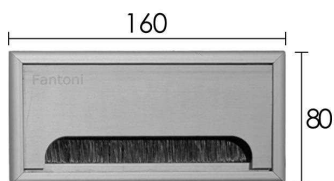

* The frame of the desktop electrical duct does not have any interface port and is only a cover for transferring wires.

Made of aluminum alloy

Opening and folding manually