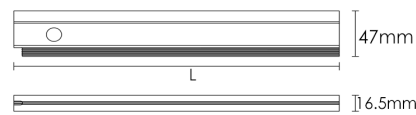

کد	رنگ نور	نیاز به سنسور	نیاز به ترانس	قابلیت کات تو سائز	توان مصرفی	ولتاژ
N523	نور گرم	ندارد	دارد	دارد	7.2W	DC12V
N524	نور گرم	ندارد	دارد	دارد	10.8W	DC12V
N525	نور گرم	ندارد	دارد	دارد	14.4W	DC12V